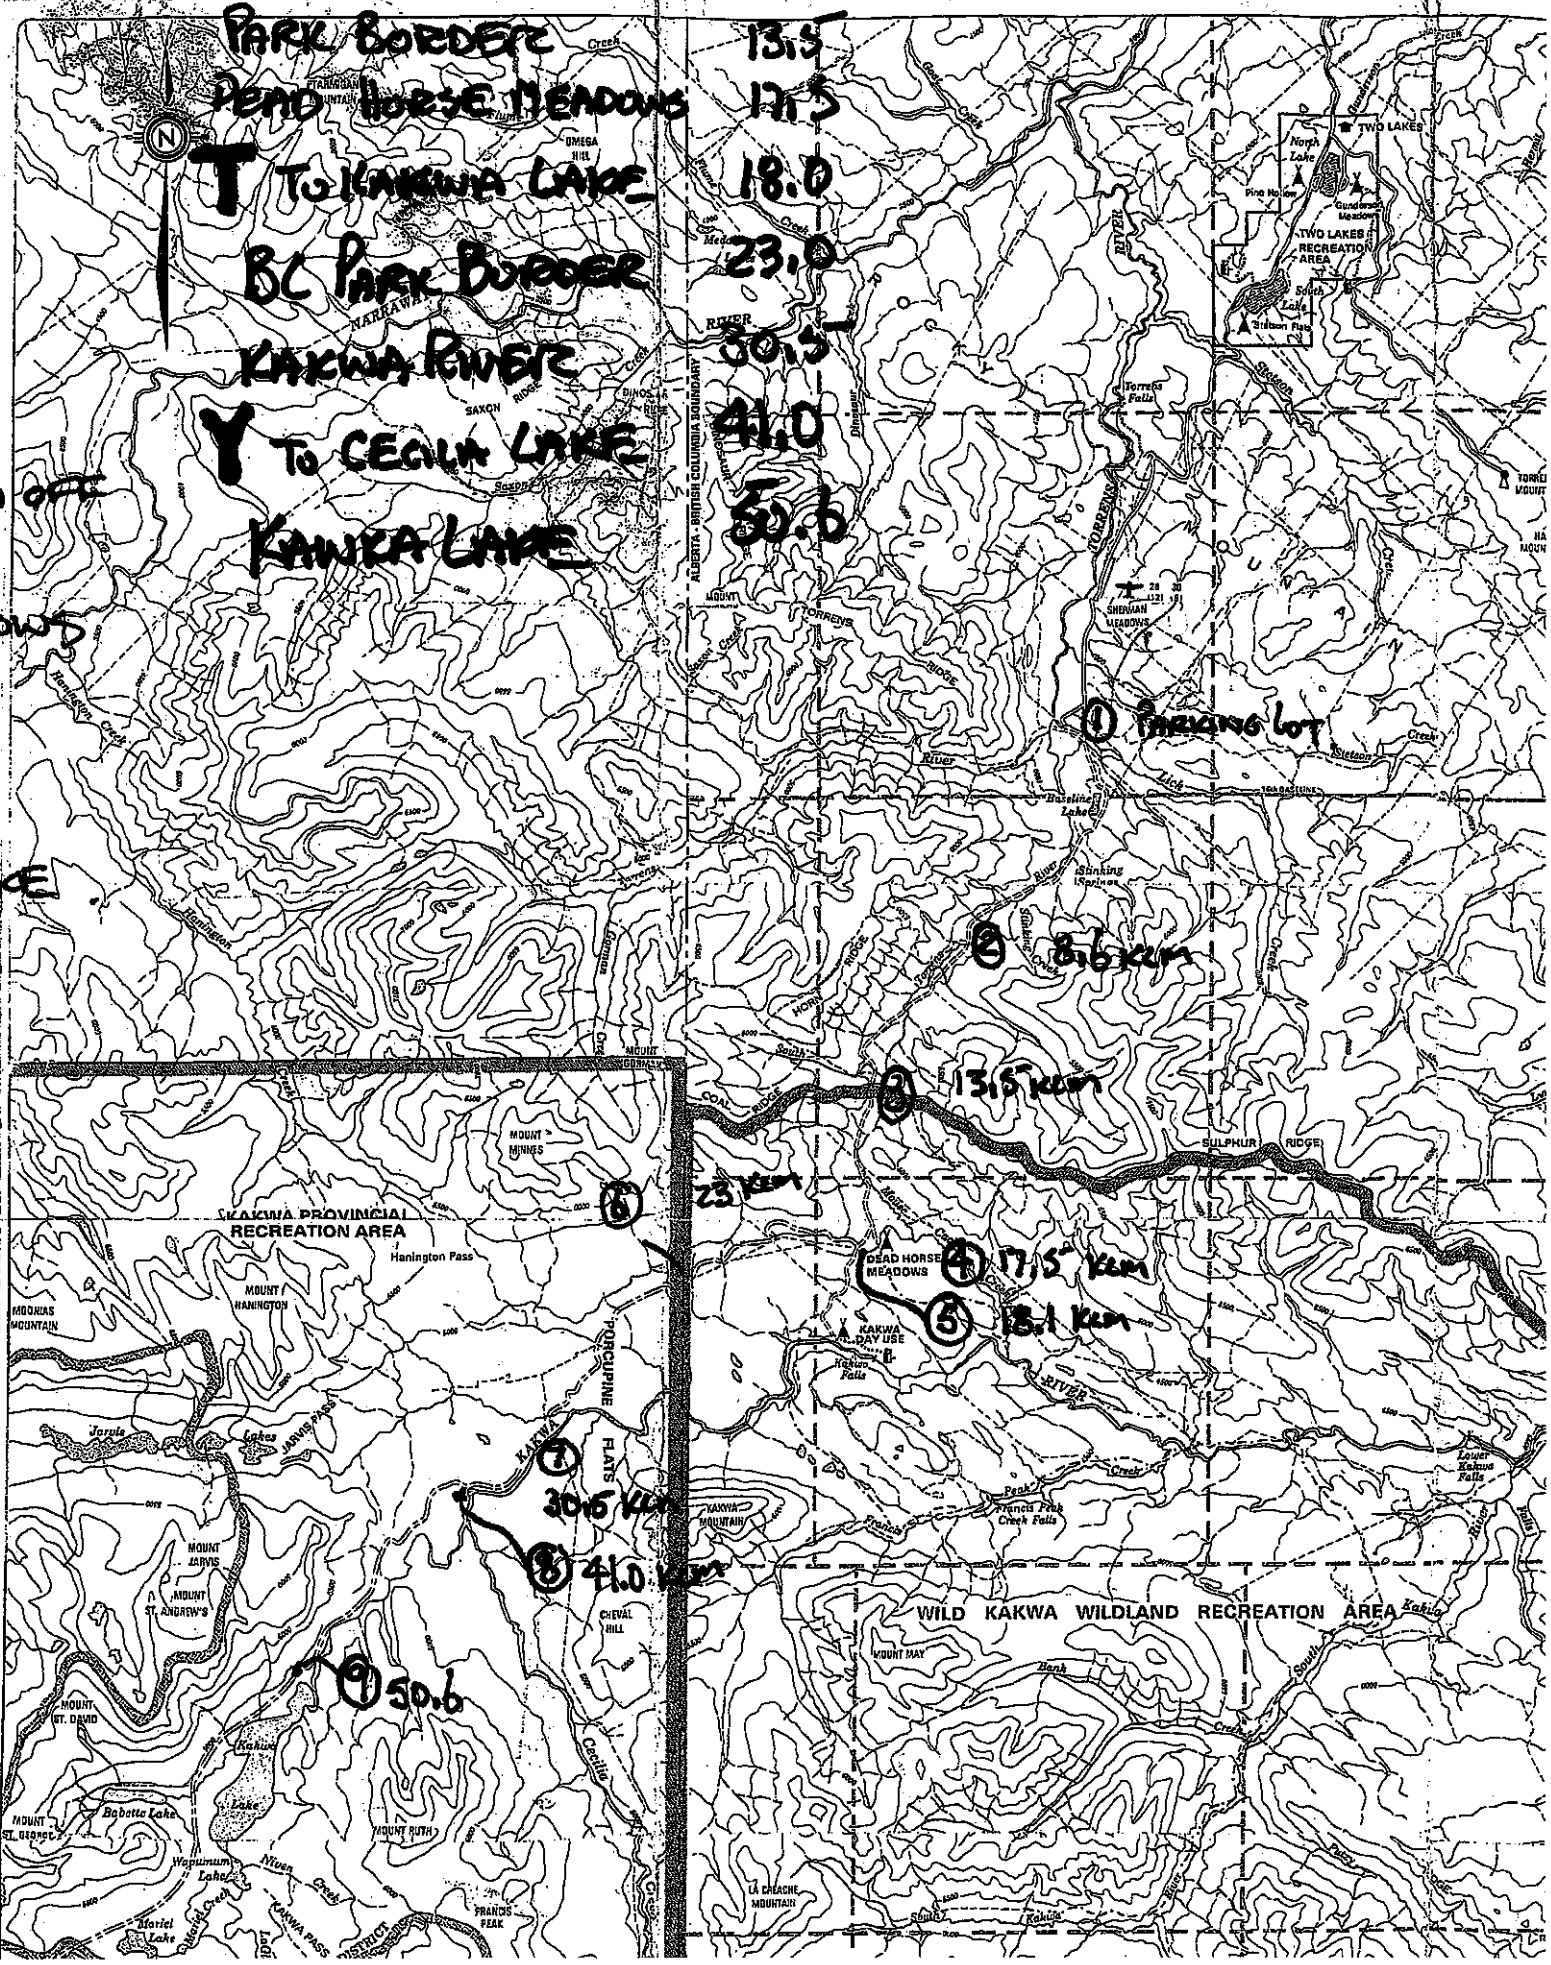

PARKING LOT 0
HORN RIDGE TURN OFF 8.6

PARK BORDER 13.5

DEAD HORSE MEADOWS 17.5

T TO KAKWA LAKE 18.0

BC PARK BORDER 23.0

KAKWA RIVER 30.5

Y TO CEGAN LAKE 41.0

KAKWA LAKE 50.6

N
OFF
ROADS
RICE

① Parking lot

② 8.6 km

③ 13.5 km

④ 23.0 km

⑤ 17.5 km

⑥ 18.0 km

⑦ 30.5 km

⑧ 41.0 km

⑨ 50.6

WILD KAKWA WILDLAND RECREATION AREA